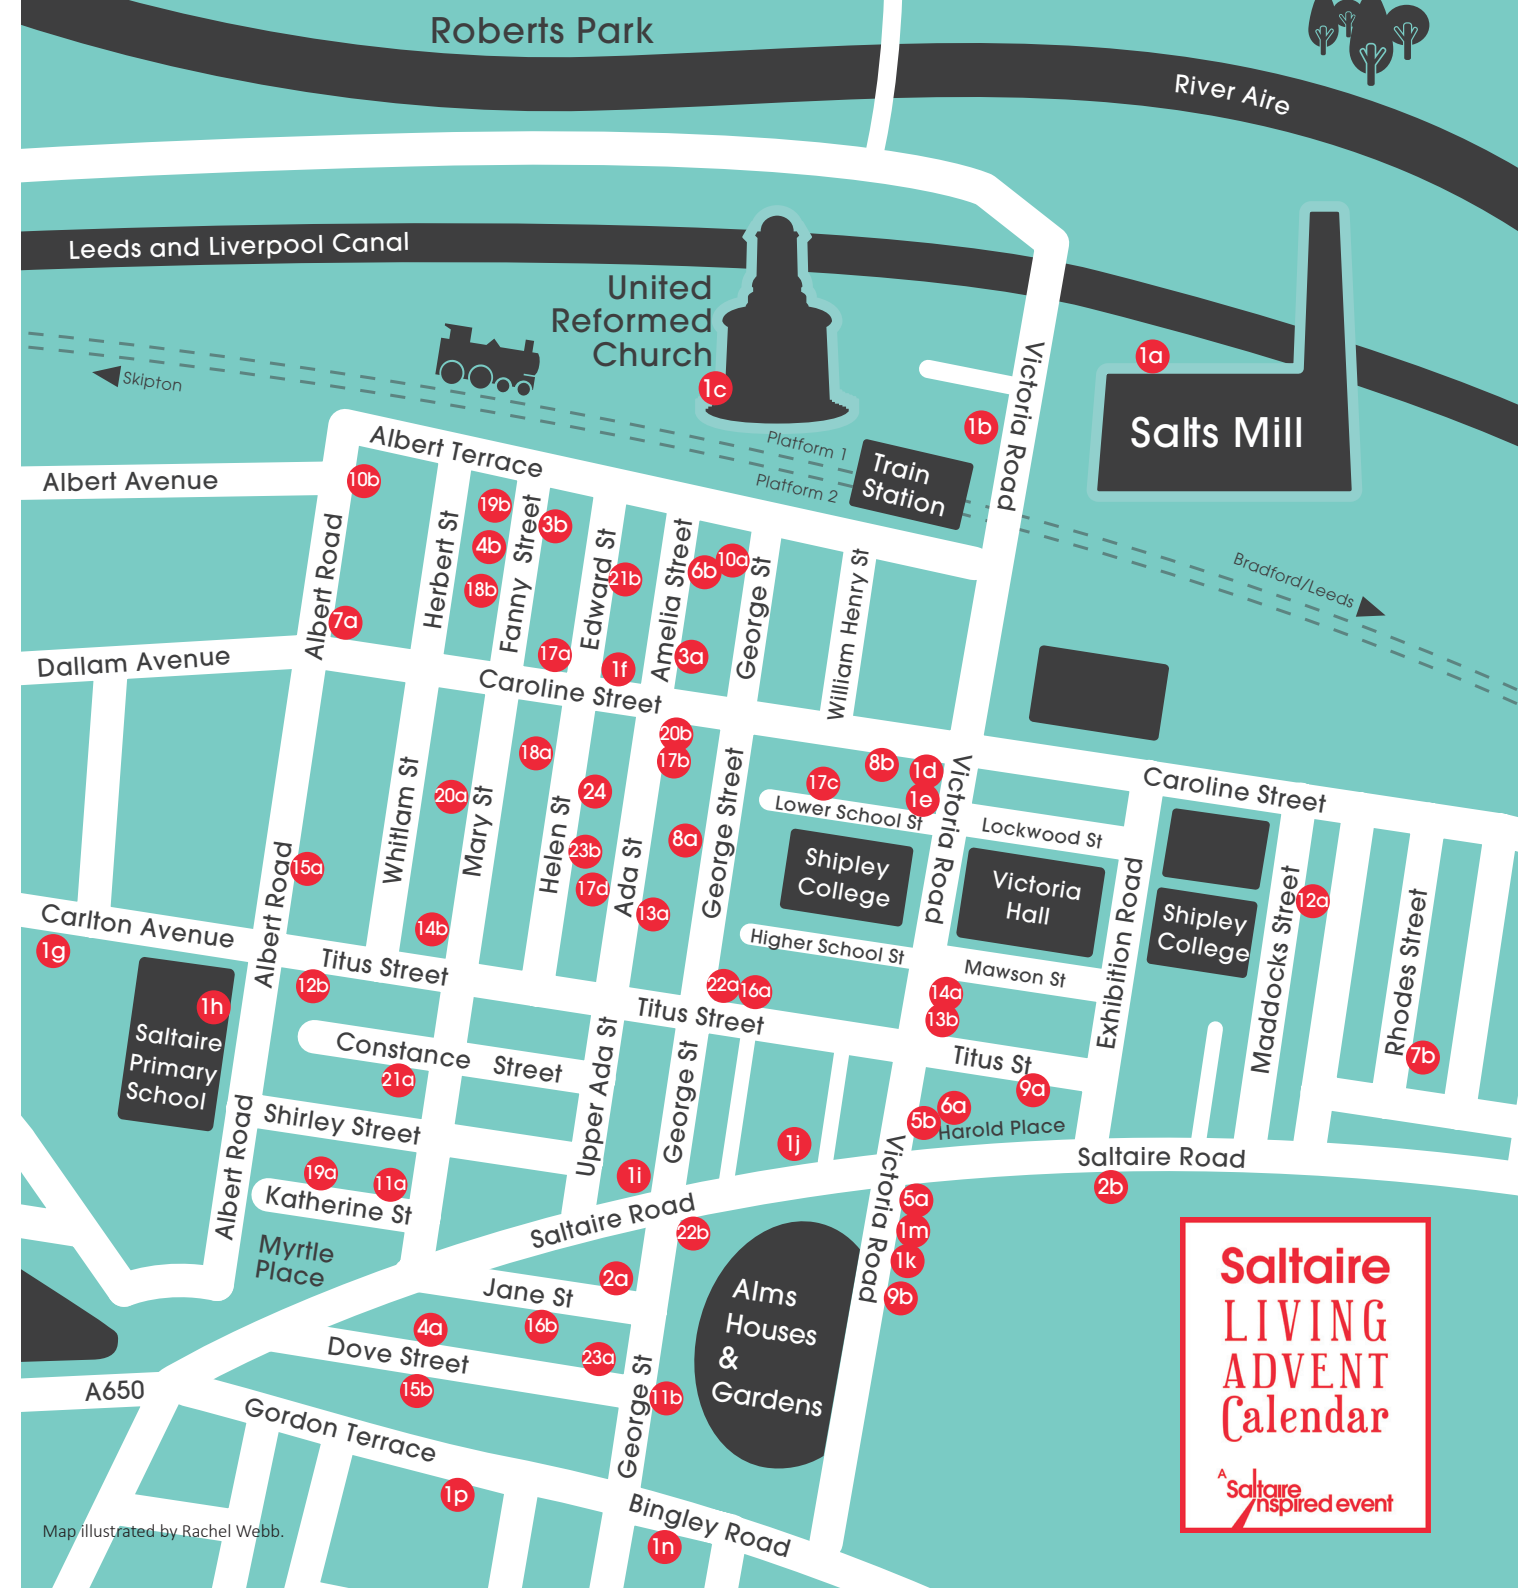

1a	Salts Mill - The Stitch Society	6a	6 Harold Place (garden)	17a	12 Caroline St by Sponge Tree
1b	Mill Building - Shipley College	6b	8 Amelia St	17b	43 Ada St by Cactus Crew
1c	Saltaire United Reformed Church	7a	63 Albert Rd	17c	6 Lower School St by Stromness Living Advent Calendar
1d	13 Victoria Rd - Digin's Hut	7b	5 Rhodes St	17d	16 Ada St by Rydals Museum
1e	13a Victoria Rd - Mr Whetstone	8a	55 George St	18a	2 Helen St
1f	Telephone Box - Wash House Gdns	8b	39 Caroline St	18b	24 Fanny St
1g	Hirst Wood Nursery School	9a	58 Titus St	19a	5 Katherine St
1h	Saltaire Primary School	9b	65 Victoria Rd (Flat 5)	19b	16 Fanny St
1i	101 Saltaire Rd - The Little Craft House	10a	38 George St	20a	8 Mary St
1j	Methodist Church - Saltaire Art Group	10b	75 Albert Rd	20b	44 Ada St
1k	66 Victoria Rd (Flat 3) - Saltaire Soap	11a	1 Katherine St	21a	22 Constance St
1m	66 Victoria Rd (Flat 3) - Veg on the Edge	11b	6 George St	21b	9 Edward St
1n	22 Bingley Rd - Rumpus	12a	33 Maddocks St	22a	21 Titus St
1p	40 Bingley Rd - Edward St Bakery	12b	31 Titus St	22b	18 George St
2a	1 Jane St	13a	27 Ada St	23a	2 Dove St
2b	1 Salts Mews	13b	73 Victoria Rd	23b	31 Helen St
3a	1 Amelia St	14a	74 Victoria Rd	24	37 & 38 Helen St
3b	10 Fanny St	14b	21 Mary St		
4a	14 Dove St	15a	33 Albert Rd		
4b	20 Fanny St	15b	29 Dove St		
5a	66 Victoria Rd (Flat 8)	16a	20 Titus St		
5b	68 Victoria Rd	16b	20 Jane St		

Support Saltaire Inspired
Please make a donation at localgiving.org/saltaireinspired or scan this QR code:

**Saltaire
LIVING
ADVENT
Calendar**

A Saltaire
Inspired event